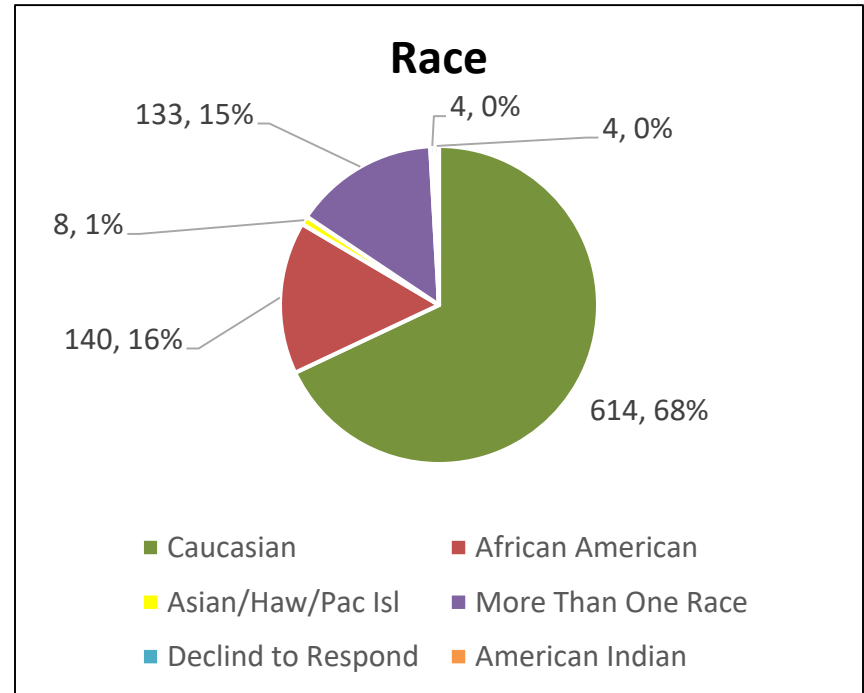

FLARNG AGR Demographic Data

GENDER	ENLISTED	WARRANT OFFICERS	OFFICERS	TOTAL	% of TOTAL
MALE	575	39	116	730	80.8%
FEMALE	146	8	19	173	19.2%
TOTAL	721	47	135	903	100.0%

Note: FY21 data is as of 1 October 2020.
 Latino is an ethnicity and is not classified as a race.

FLARNG Demographic Data

RACE	ENLISTED	Warrant Officers	OFFICERS	TOTAL	% of TOTAL
CAUCASIAN	482	34	98	614	68.0%
AFRICAN AMERICAN	125	3	12	140	15.5%
ASIAN/HAW/PAC ISL	6	1	1	8	0.9%
MORE THAN ONE RACE	104	8	21	133	14.7%
DECLINED TO RESPOND	3	-	1	4	0.4%
AMERICAN INDIAN	1	1	2	4	0.4%
TOTAL	721	47	135	903	100.0%