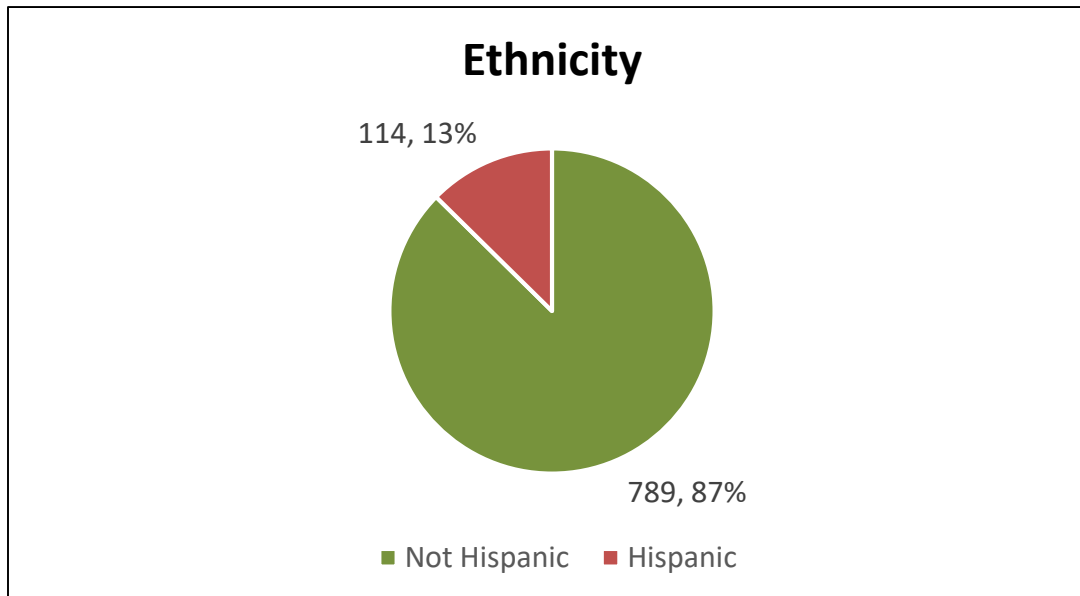

FLARNG AGR Demographic Data

GENDER	ENLISTED	WARRANT OFFICERS	OFFICERS	TOTAL	% of TOTAL
MALE	575	39	116	730	80.8%
FEMALE	146	8	19	173	19.2%
TOTAL	721	47	135	903	100.0%

Note: FY21 data is as of 1 October 2020.
 Latino is an ethnicity and is not classified as a race.

FLARNG Demographic Data

RACE	ENLISTED	Warrant Officers	OFFICERS	TOTAL	% of TOTAL
CAUCASIAN	482	34	98	614	68.0%
AFRICAN AMERICAN	125	3	12	140	15.5%
ASIAN/HAW/PAC ISL	6	1	1	8	0.9%
MORE THAN ONE RACE	104	8	21	133	14.7%
DECLINED TO RESPOND	3	-	1	4	0.4%
AMERICAN INDIAN	1	1	2	4	0.4%
TOTAL	721	47	135	903	100.0%

Note: FY21 data is as of 1 October 2020.
 Latino is an ethnicity and is not classified as a race.

FLARNG Demographic Data

GENDER	HISPANIC	NOT HISPANIC	TOTAL	% of TOTAL
MALE	82	648	730	80.8%
FEMALE	32	141	173	19.2%
TOTAL	114	789	903	100.0%