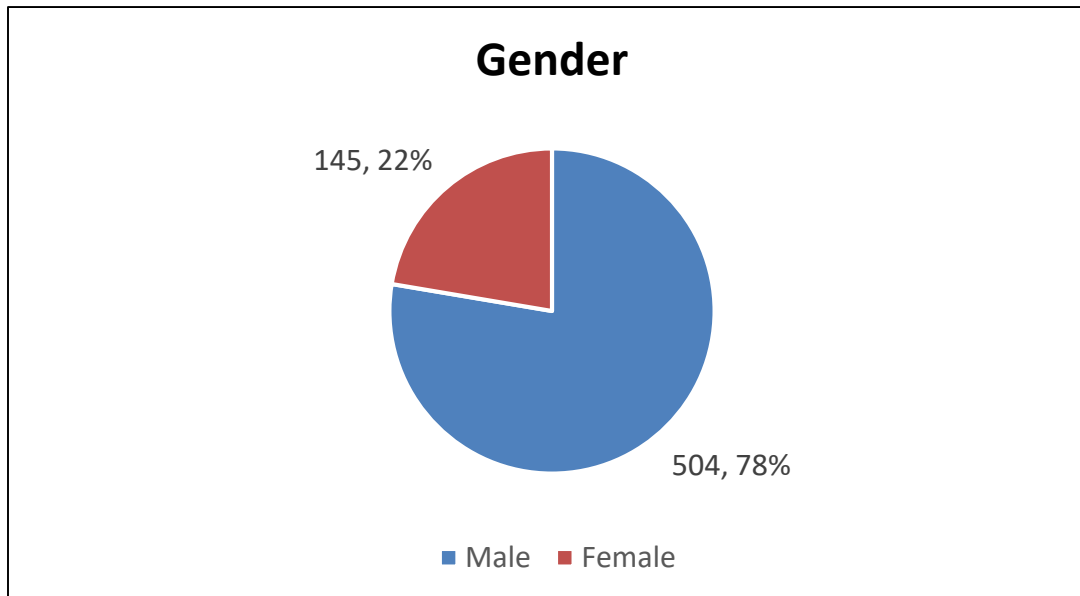

FLORIDA NATIONAL GUARD

FULL-TIME EMPLOYEES (AGR) DEMOGRAPHIC DATA

3 November 2020

Florida First: Right – Ready – Relevant!

FLANG AGR Demographic Data

GENDER	ENLISTED	OFFICERS	TOTAL	% of TOTAL
MALE	389	115	504	77.7%
FEMALE	132	13	145	22.3%
TOTAL	521	128	649	100.0%