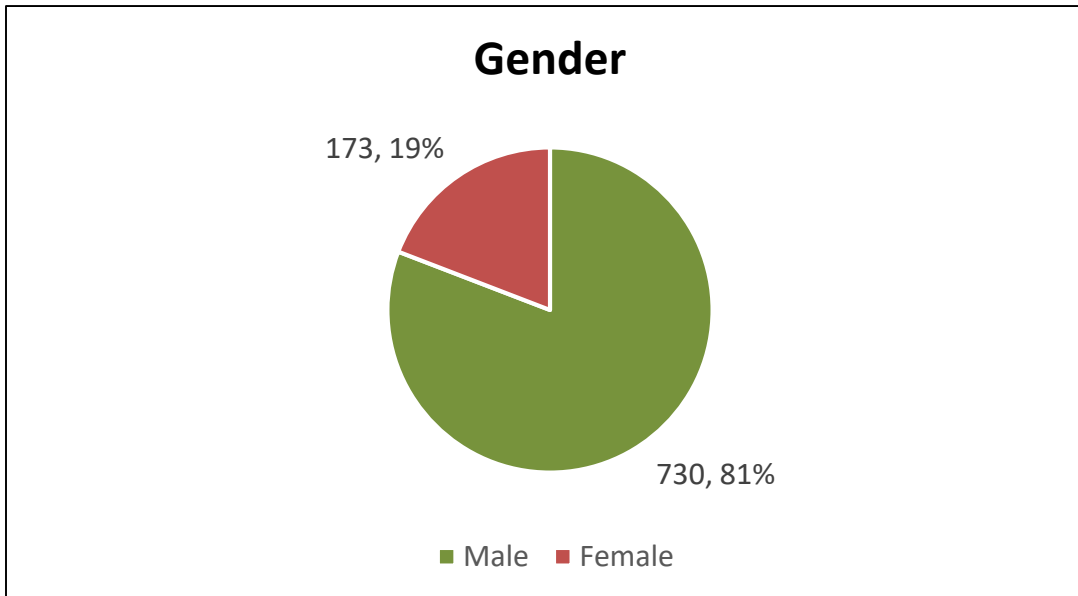

FLARNG AGR Demographic Data

GENDER	ENLISTED	WARRANT OFFICERS	OFFICERS	TOTAL	% of TOTAL
MALE	575	39	116	730	80.8%
FEMALE	146	8	19	173	19.2%
TOTAL	721	47	135	903	100.0%