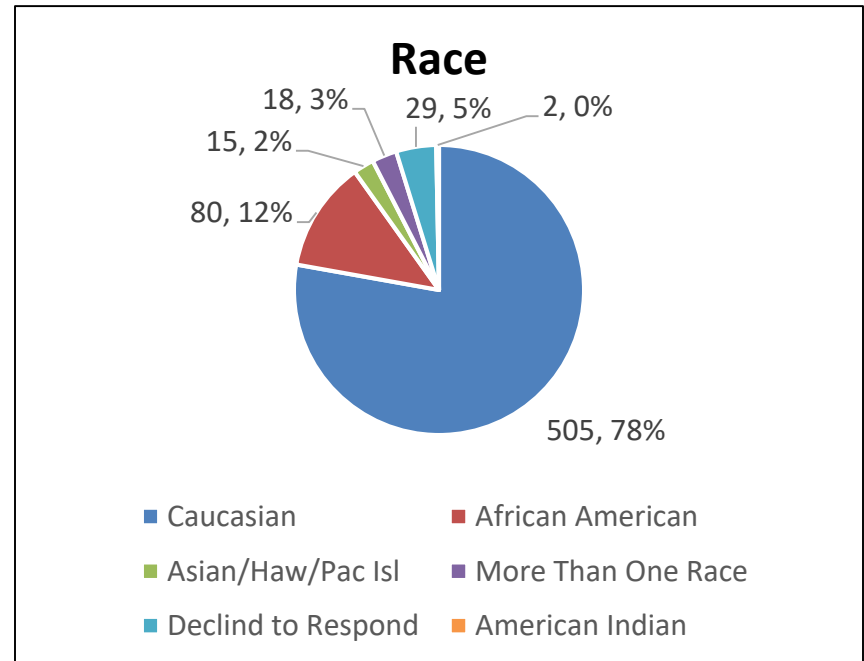

FLANG Demographic Data

RACE	ENLISTED	OFFICERS	TOTAL	% of TOTAL
CAUCASIAN	391	114	505	77.8%
AFRICAN AMERICAN	77	3	80	12.3%
ASIAN/HAW/PAC ISL	12	3	15	2.3%
MORE THAN ONE RACE	17	1	18	2.8%
DECLINED TO RESPOND	22	7	29	4.5%
AMERICAN INDIAN	2	-	2	.3%
TOTAL	521	128	649	100.0%