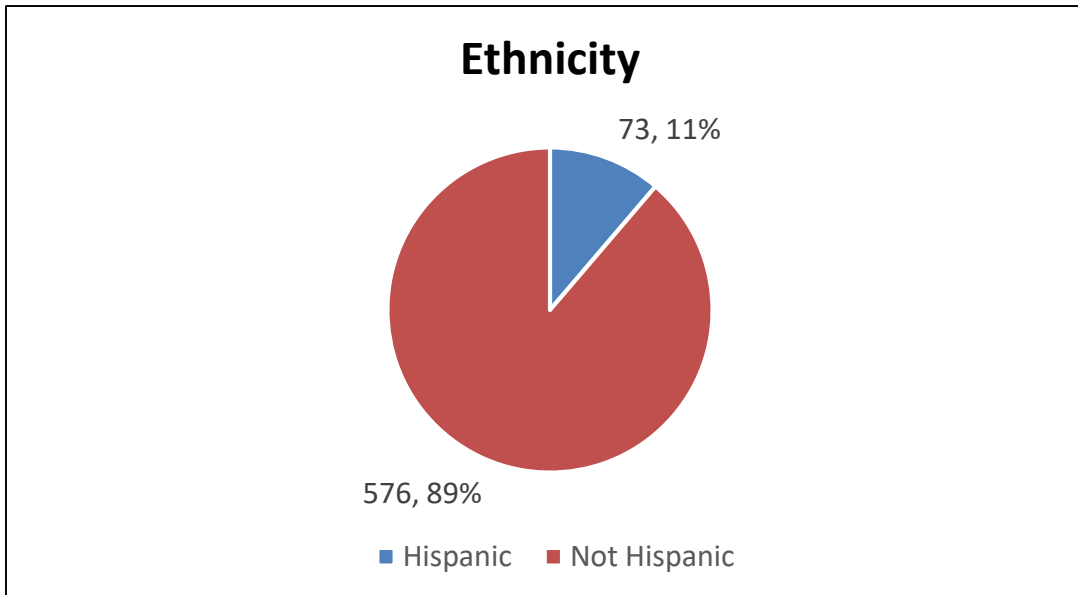

FLANG Demographic Data

GENDER	HISPANIC	NOT HISPANIC	TOTAL	% of TOTAL
MALE	54	450	504	77.7%
FEMALE	19	126	145	22.3%
TOTAL	73	576	649	100.0%